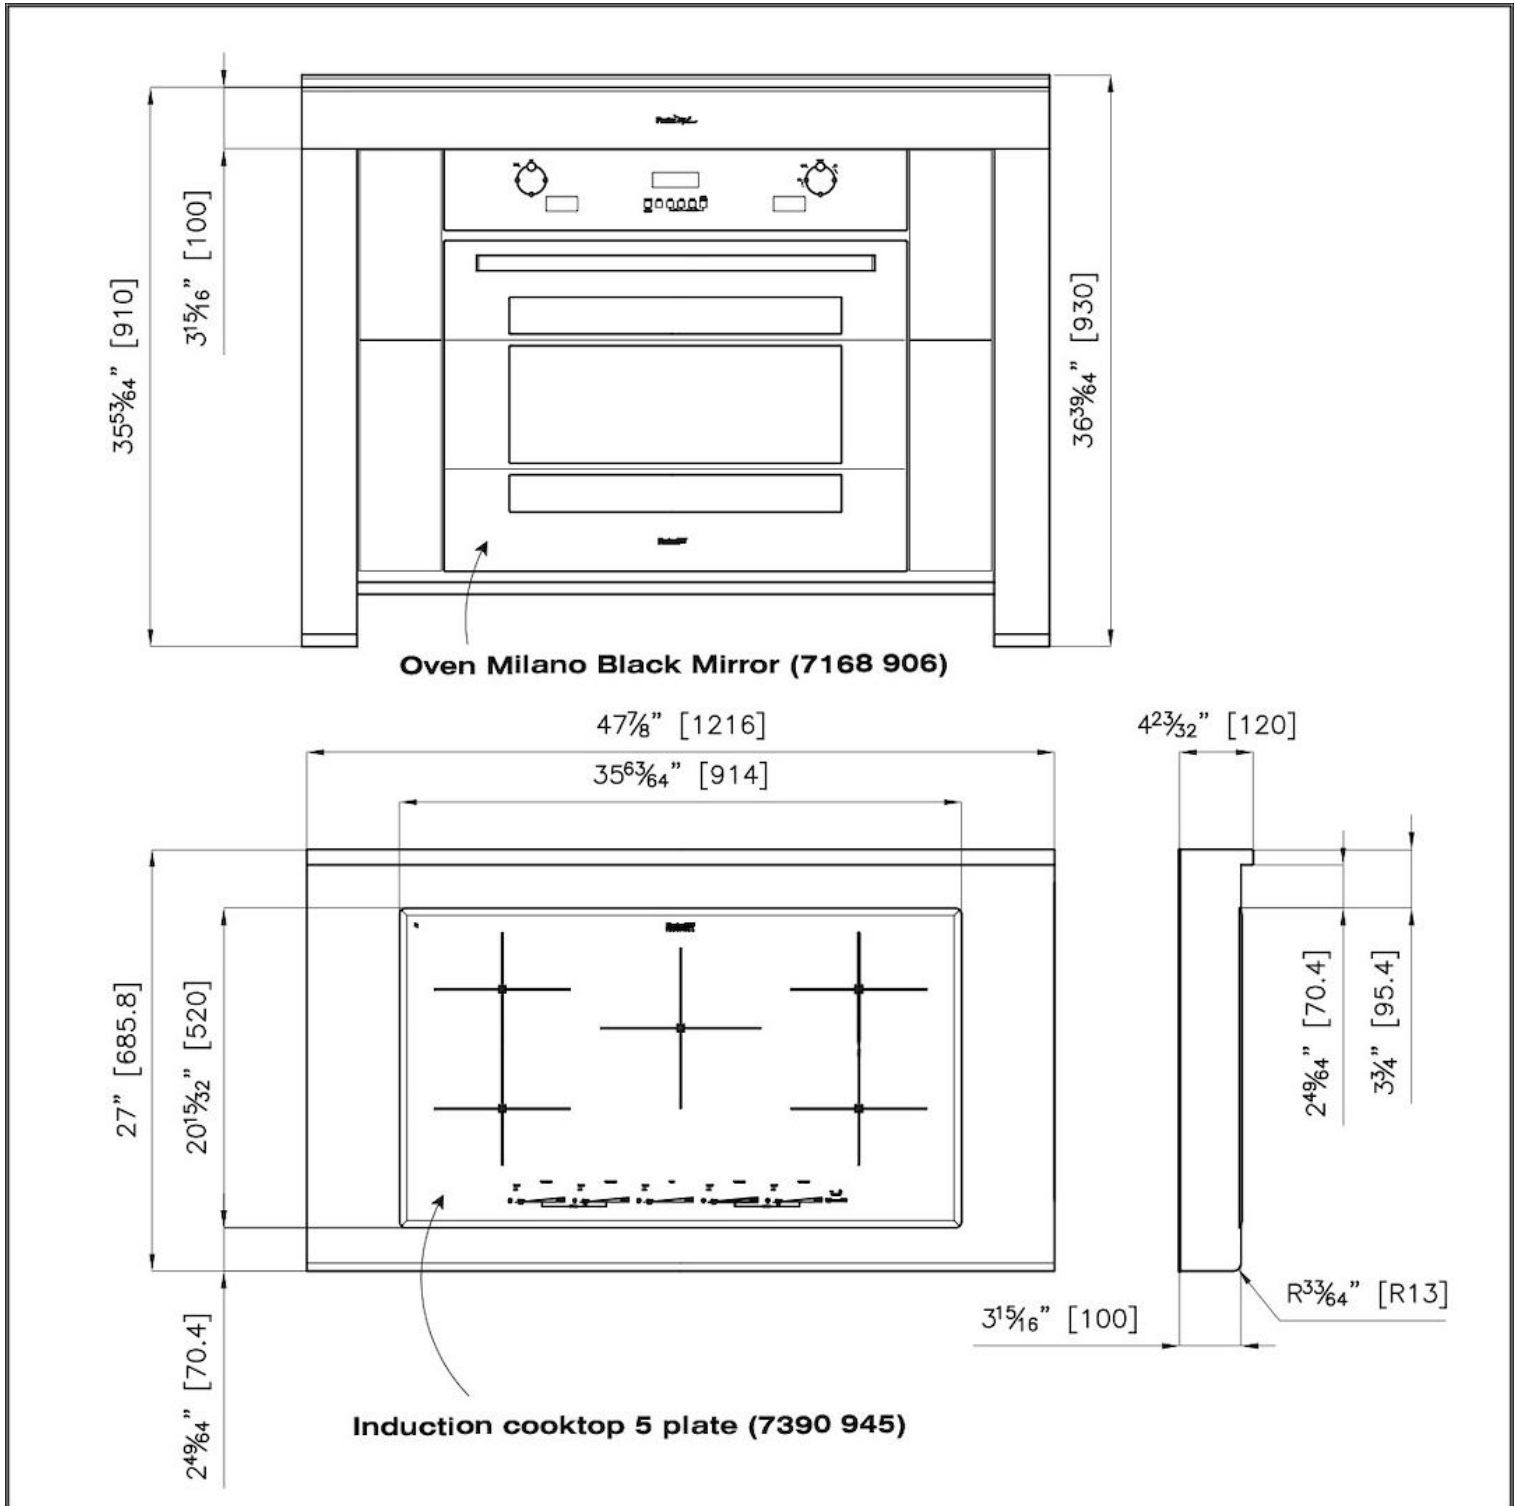

TECHNICAL DATA