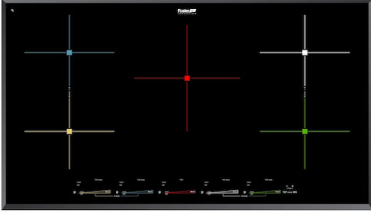

EQUIPMENT

Milano Induction Cooktop 5 Plate
7390 945